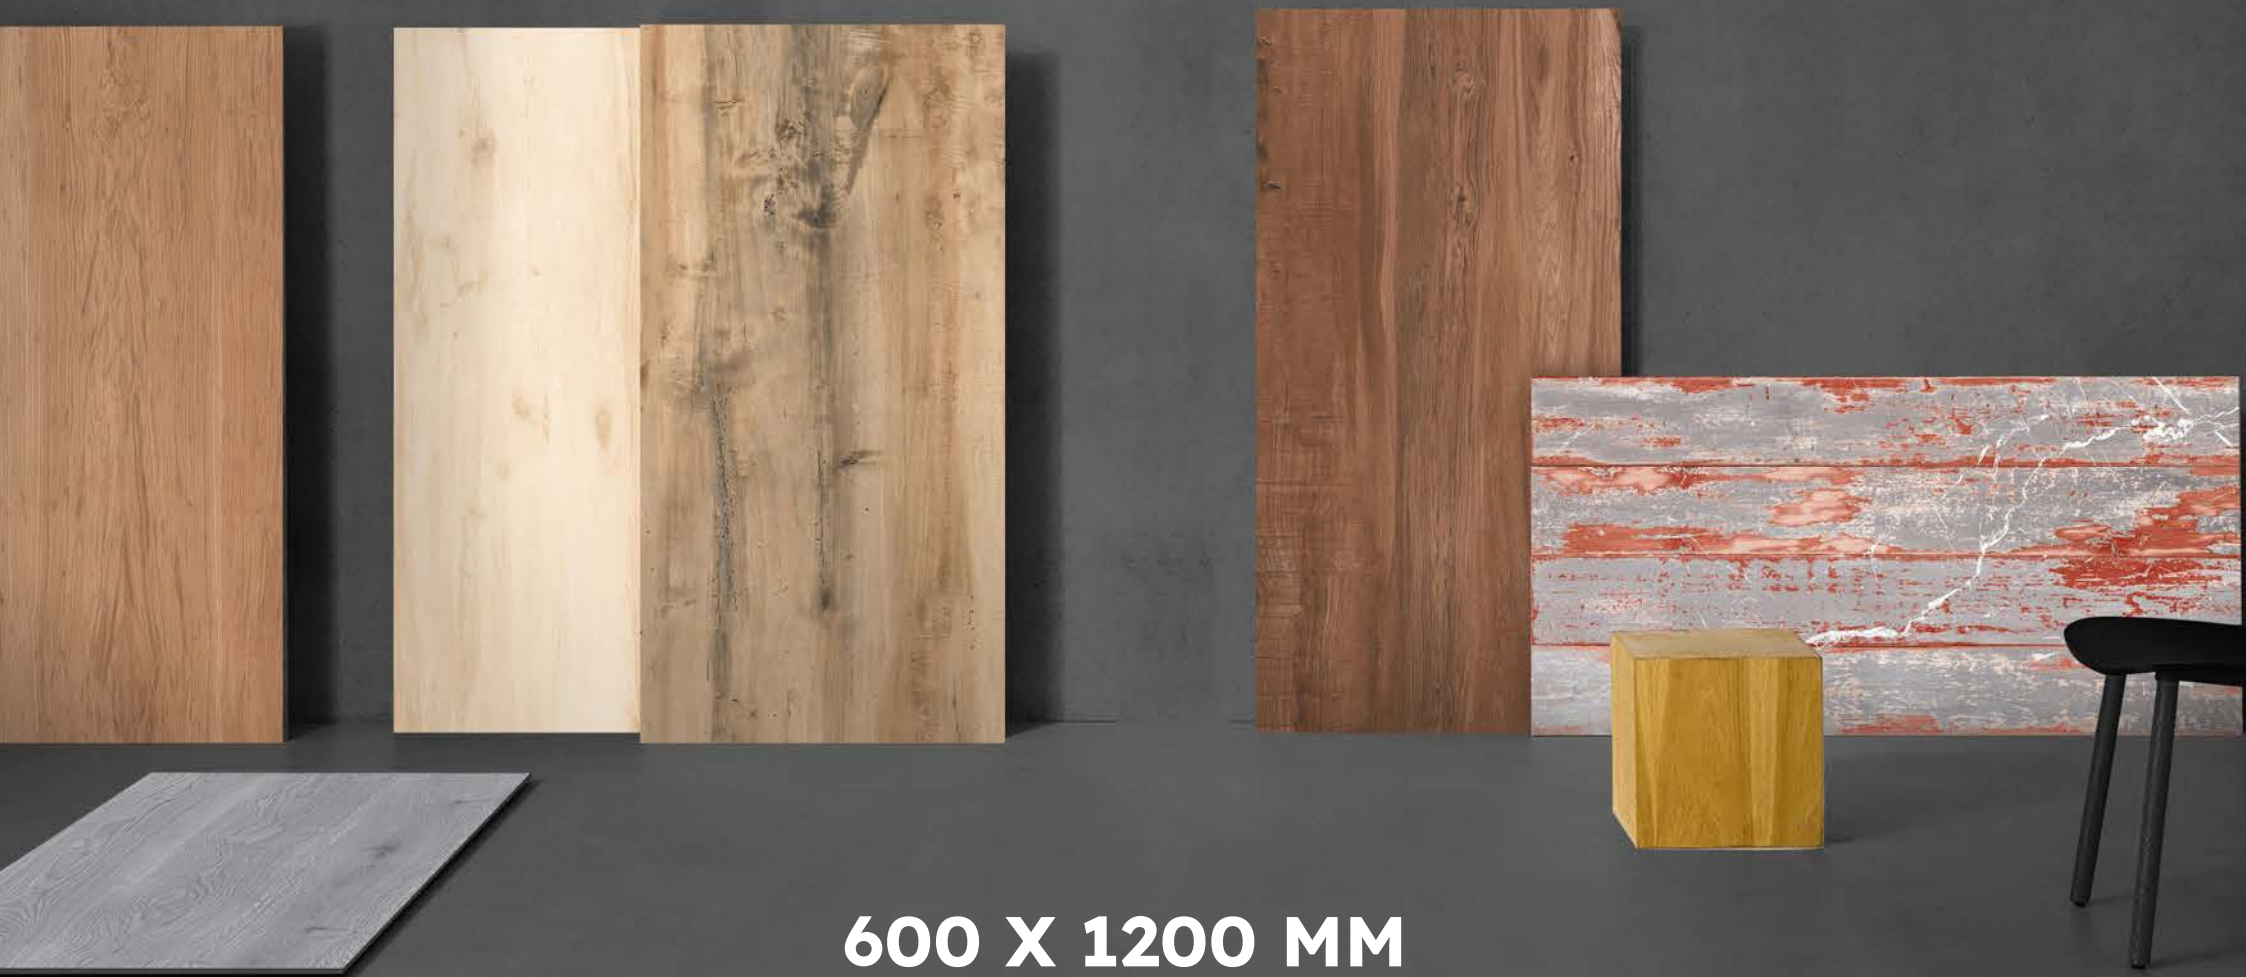

600 X 1200 MM
GLAZED VITRIFIED TILES

Experience the timeless beauty of wood with our ICOLUX Wooden Look Tiles. These 600x1200mm tiles perfectly replicate the warmth and elegance of natural wood, while offering the durability and easy maintenance of ceramic. Ideal for both floors and walls, these tiles add a touch of rustic charm to any space. Transform your interior with the classic appeal of wood, without compromising on practicality.