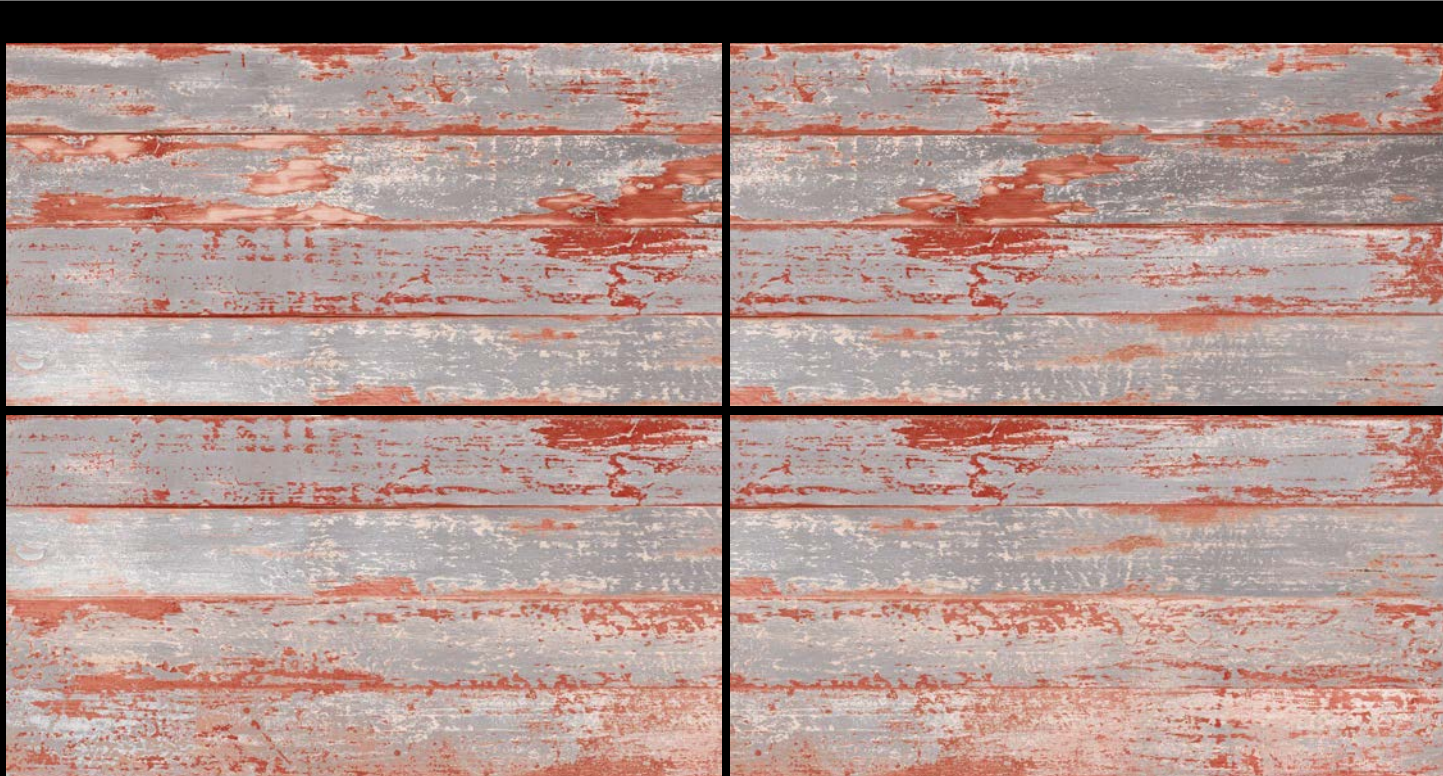

WOODEN
COLLECTION

icolux
iconic & luxuries

VINTAGE GREEN

04 Faces

WOODEN
COLLECTION

icolux
iconic & luxuries

VINTAGE GREY

04 Faces