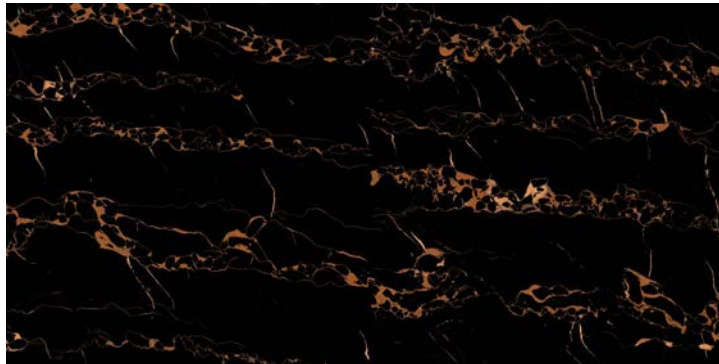

icolux  
iconic & luxuries

FURY BLACK

04 Faces

LUXURIOUS  
COLLECTION

icolux  
iconic & luxuries

Fashion  
1 - 20

GOLD PORTRO

04 Faces