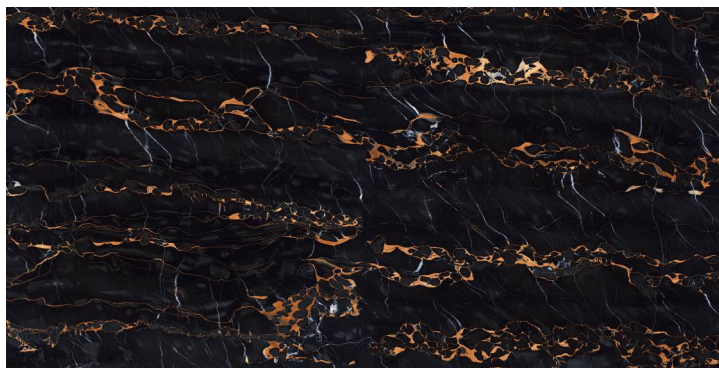

BLACK PORTORO

04 Faces

LUXURIOUS
COLLECTION

icolux
iconic & luxuries