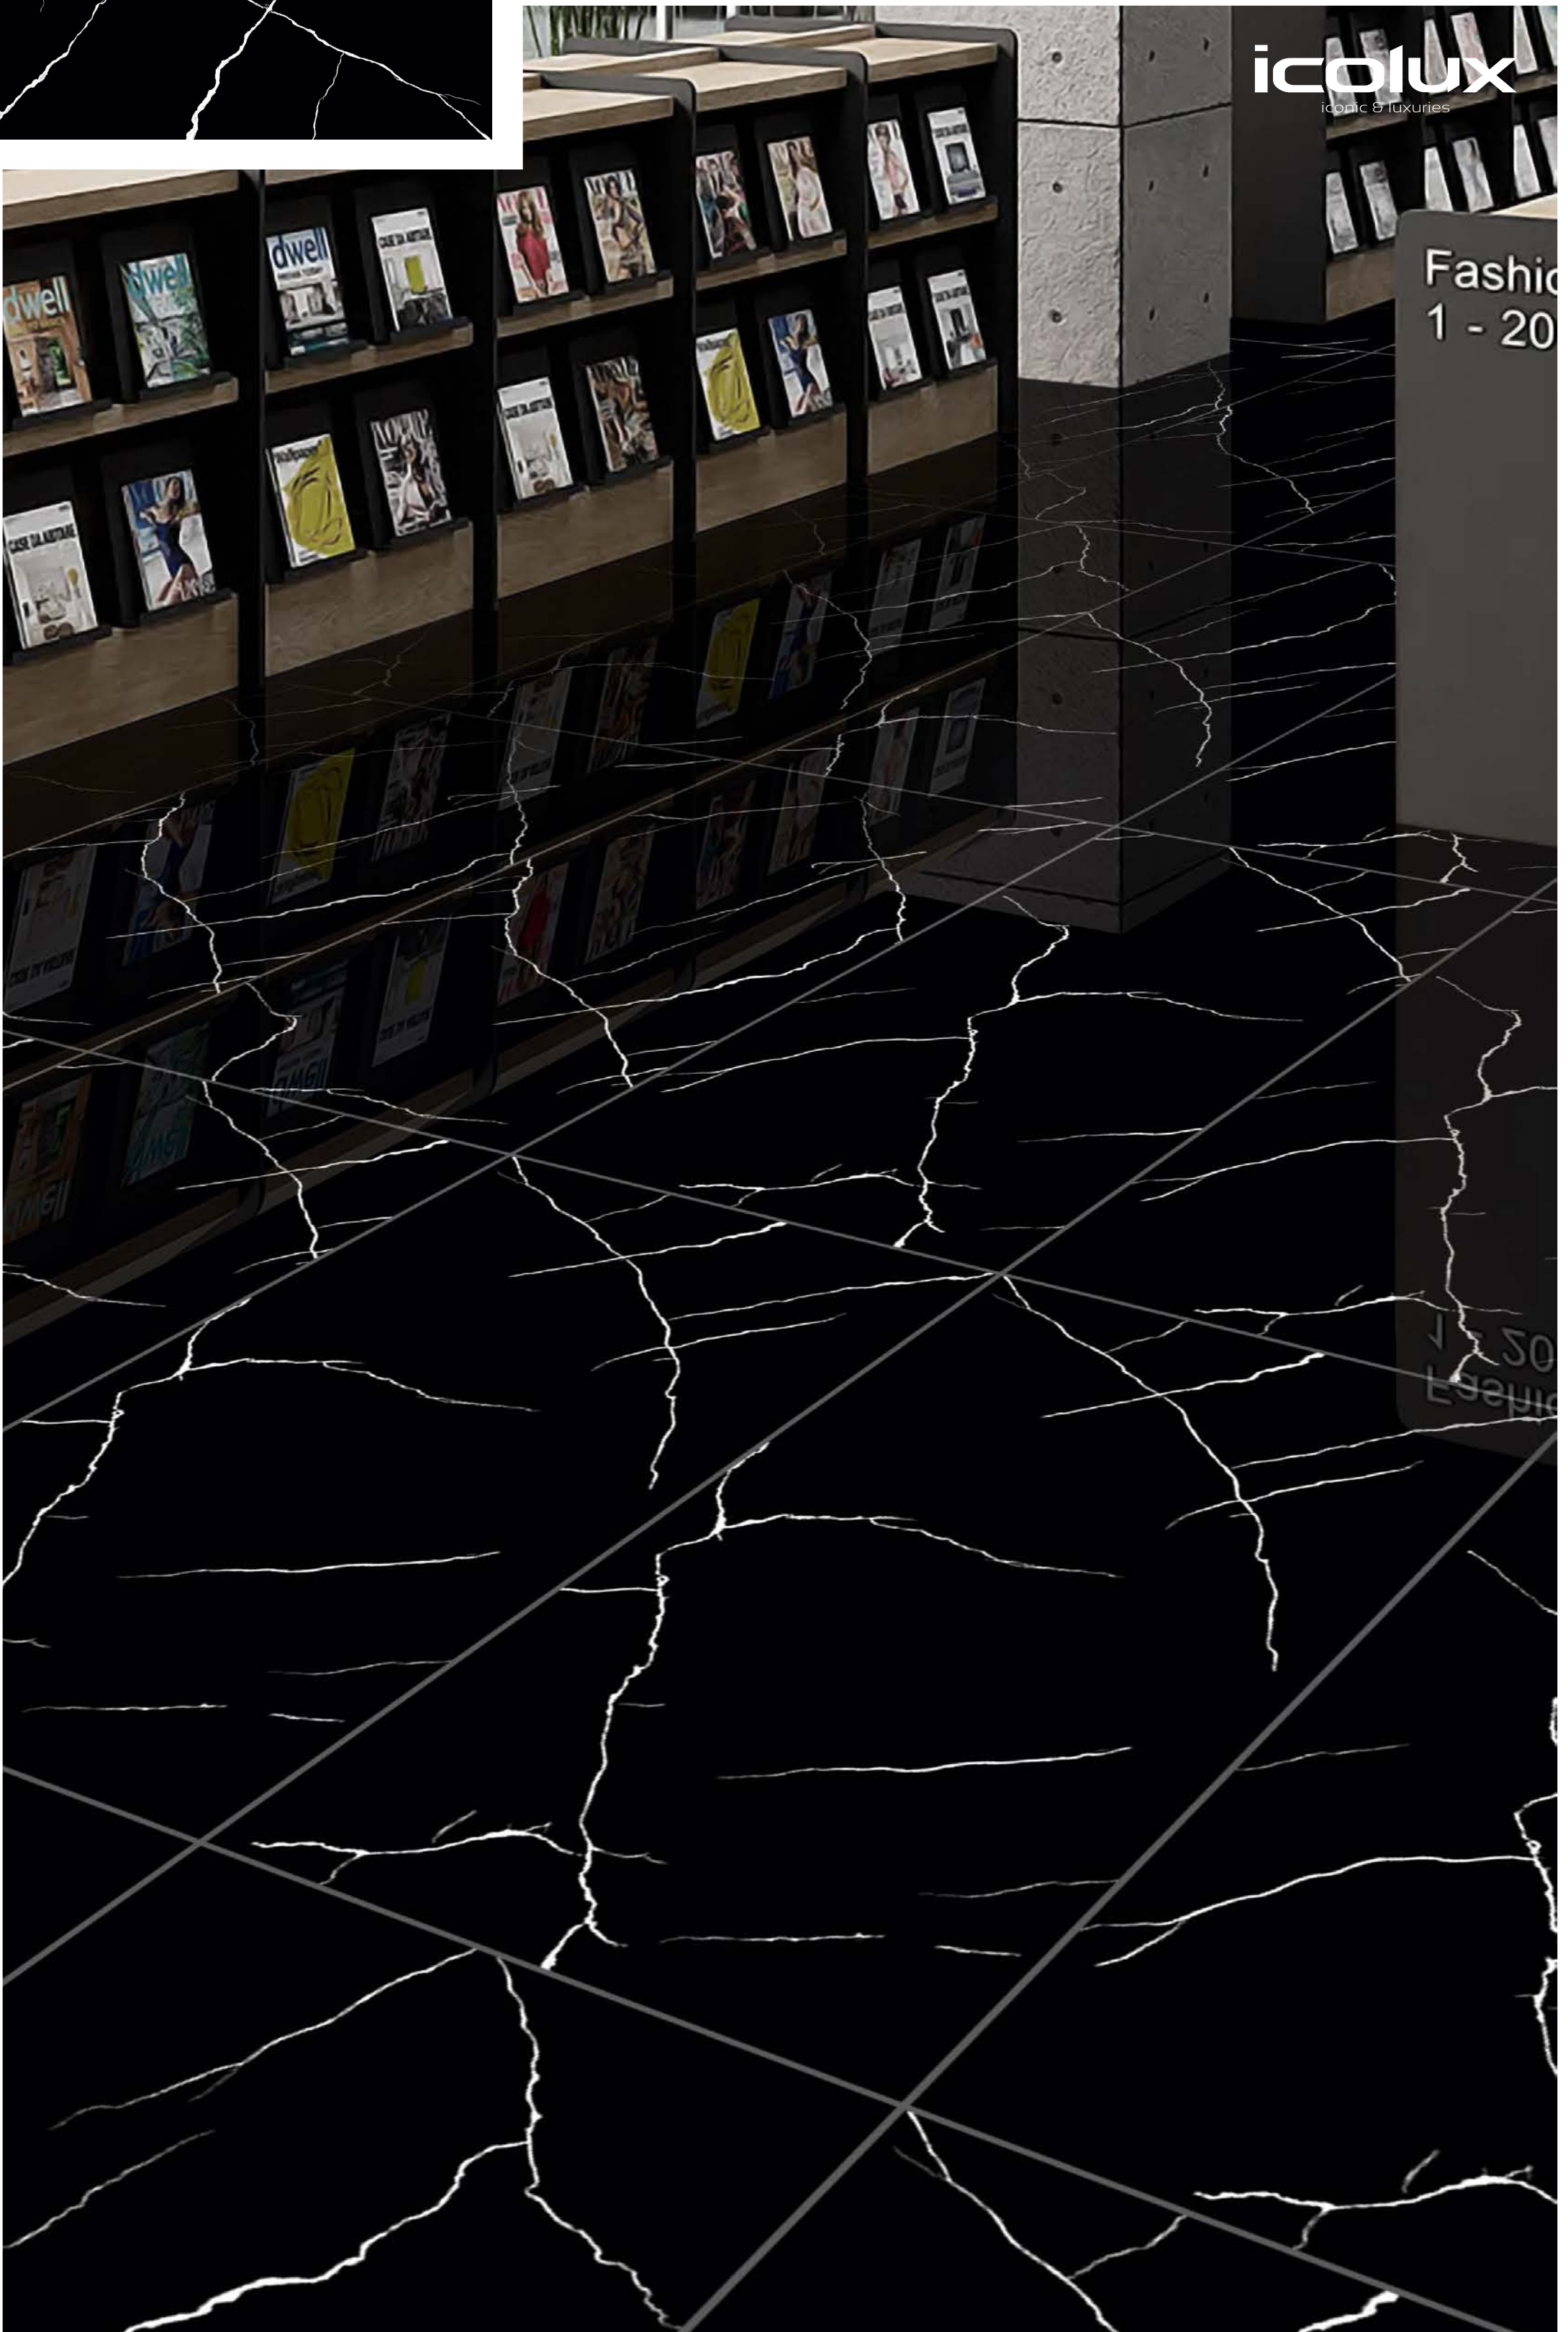

icolux  
iconic & luxuries

FURY BLACK

04 Faces

LUXURIOUS  
COLLECTION

icolux  
iconic & luxuries

Fashion  
1 - 20

GOLD PORTRO

04 Faces