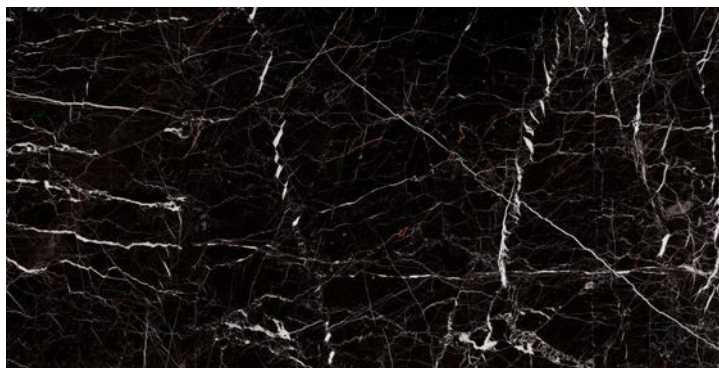

BLACK PETAL

04 Faces

LUXURIOUS
COLLECTION

icolux
iconic & luxuries