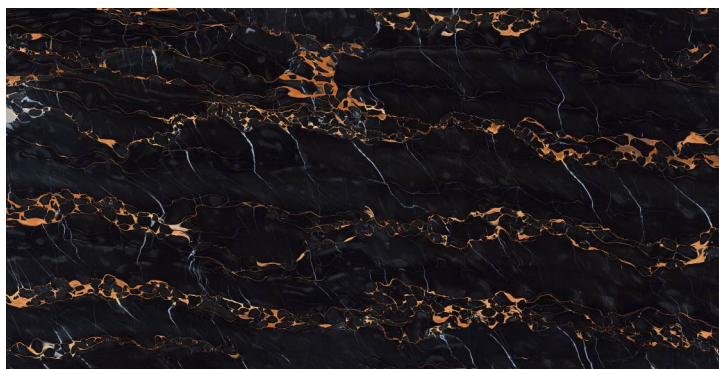

BLACK PORTORO

04 Faces

LUXURIOUS
COLLECTION

icolux
iconic & luxuries