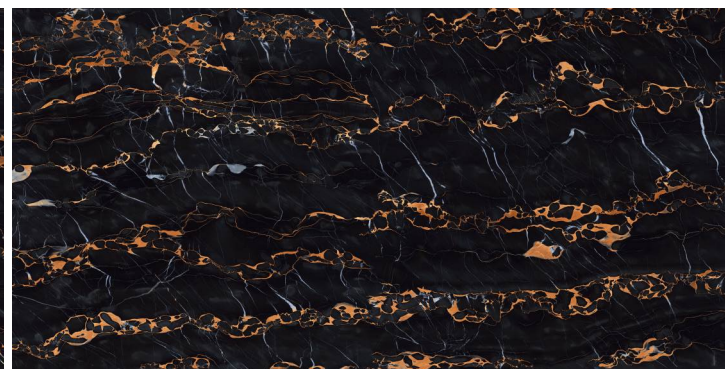

BLACK PORTORO

04 Faces

LUXURIOUS
COLLECTION

icolux
iconic & luxuries