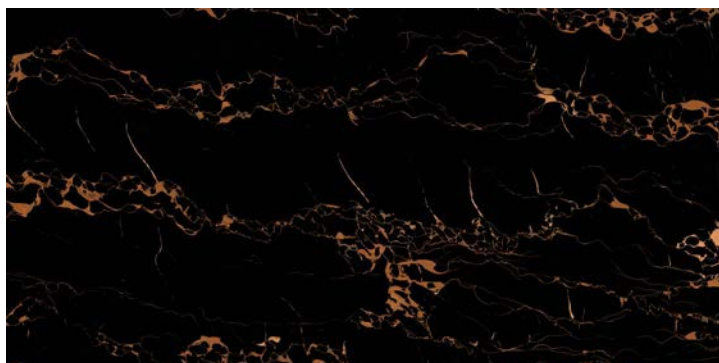

icolux  
iconic & luxuries

FURY BLACK

04 Faces

LUXURIOUS  
COLLECTION

icolux  
iconic & luxuries

Fashion  
1 - 20

GOLD PORTRO

04 Faces