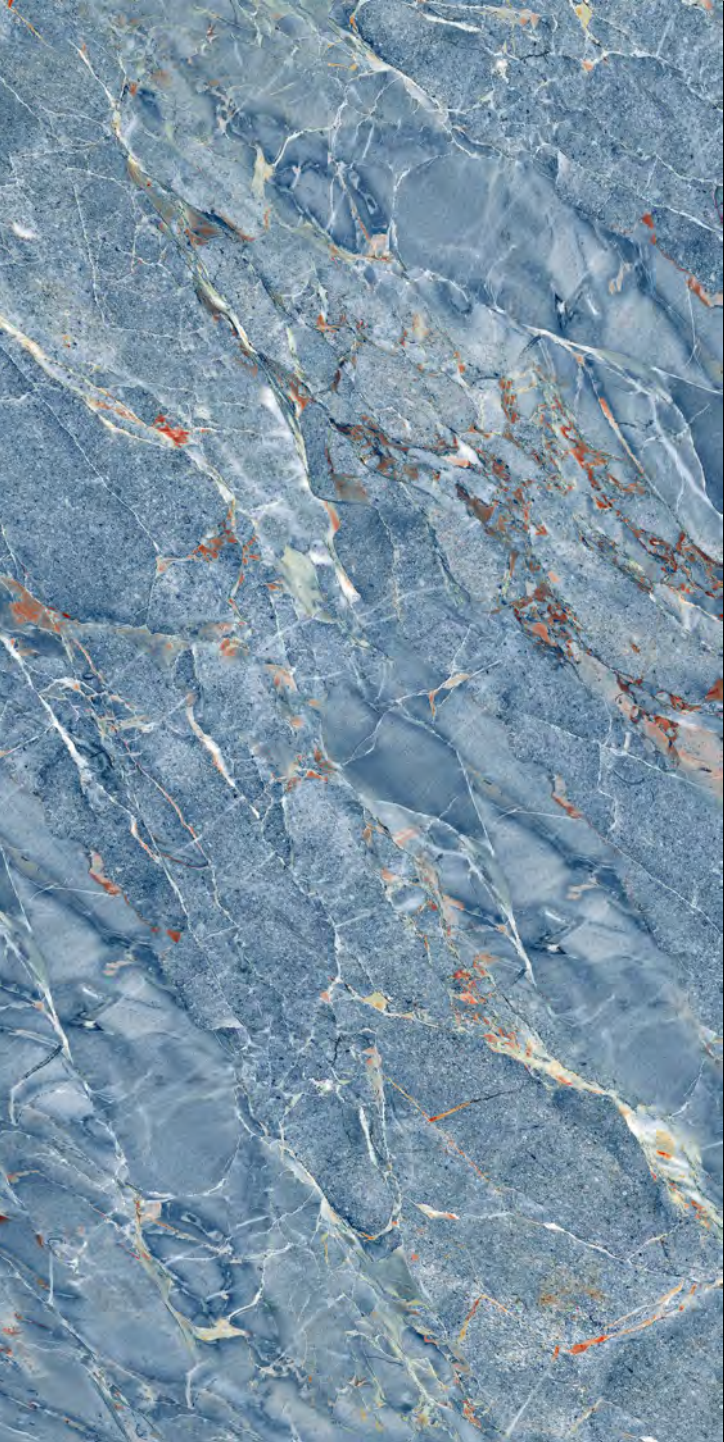

ALESSIA

04 Faces

HIGHGLOSSY
COLLECTION

icolux
iconic & luxuries