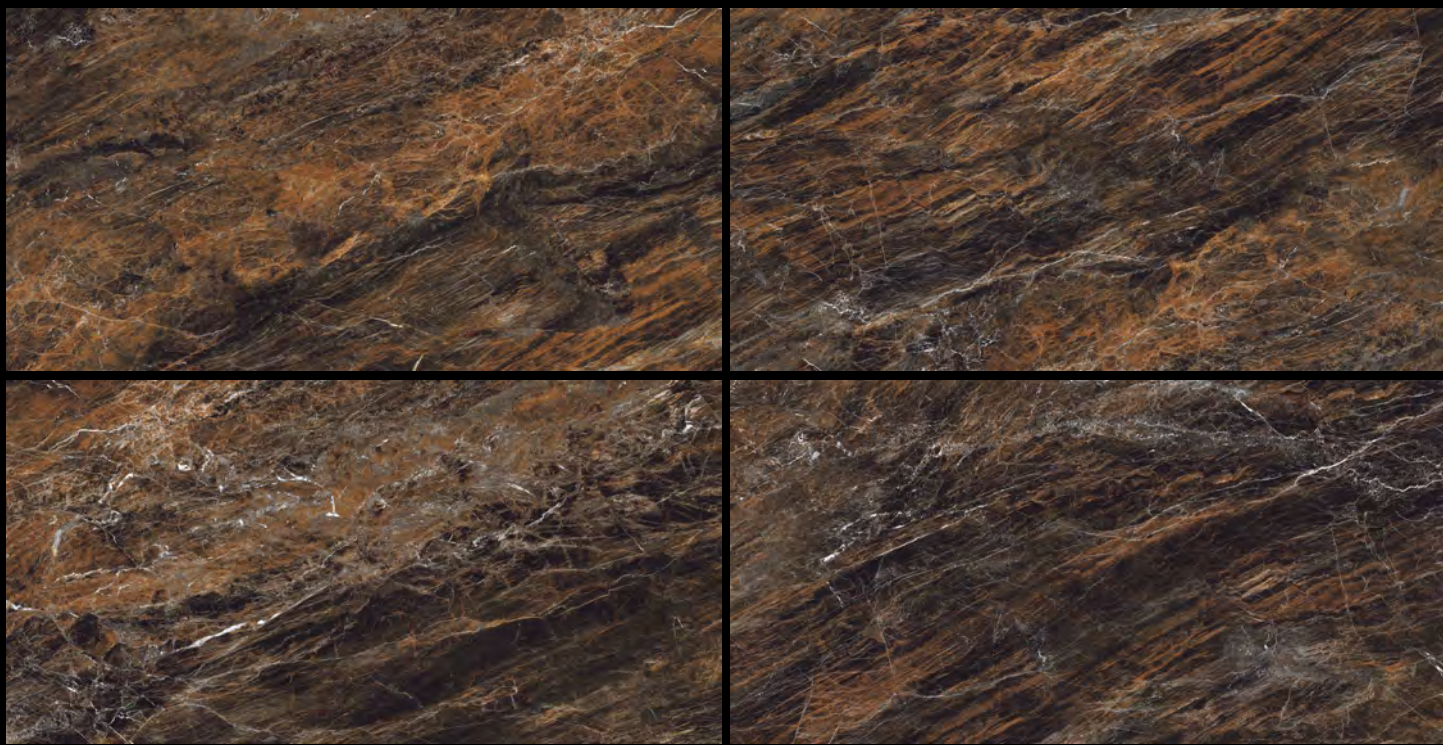

MATEL BROWN

04 Faces

HIGHGLOSSY
COLLECTION

icolux
Iconic & Luxuries