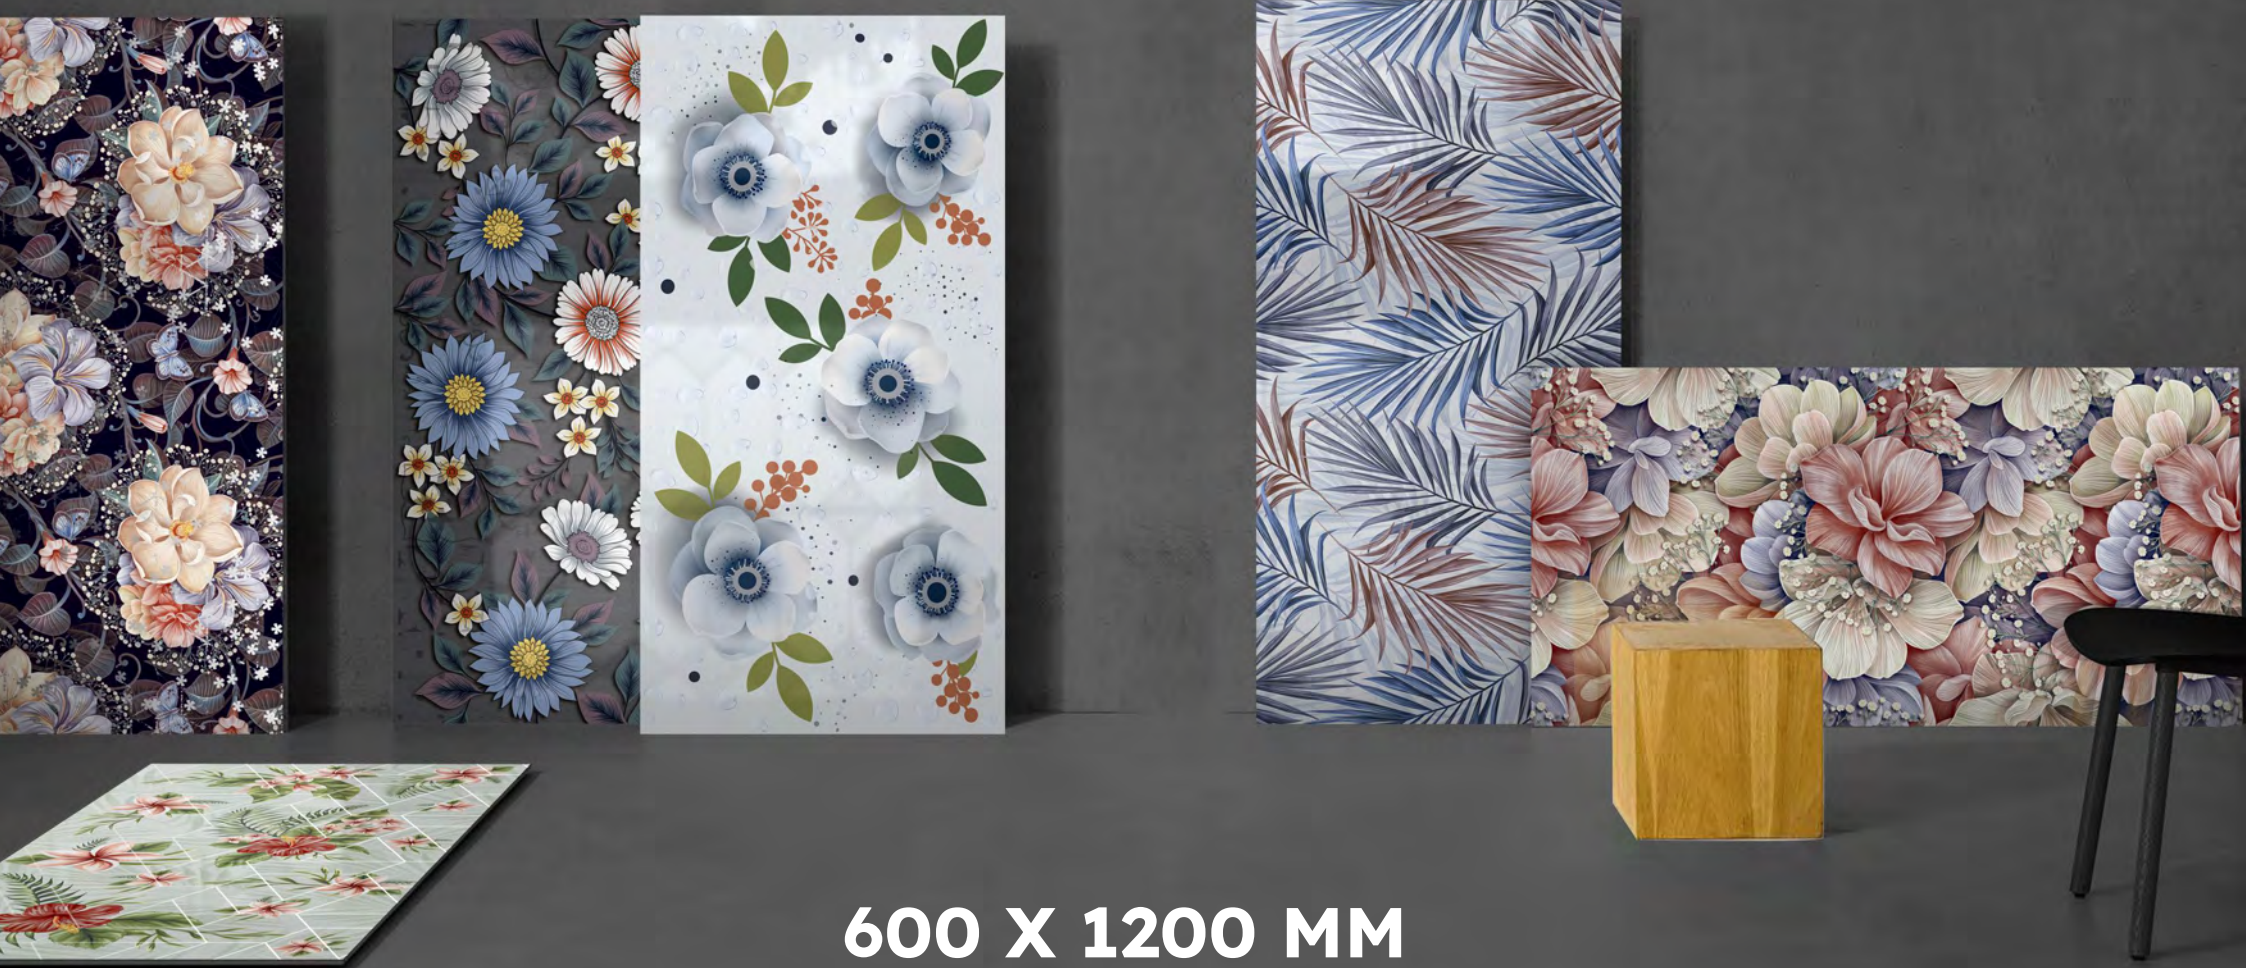

icolux
Iconic & Luxuries

WINE AQUA

04 Faces

HIGHGLOSSY
COLLECTION

icolux
iconic & luxuries

icolux
iconic & luxuries

WALLPAPER COLLECTION

600 X 1200 MM

POLISHED GLAZED VITRIFIED TILES

Elevate your interior design with ICOLUX Wallpaper-Style Tiles. These 600x1200mm tiles combine the artistry of wallpaper patterns with the resilience of ceramic tiles. Create stunning accent walls or bring a unique touch to your floors with a wide range of intricate designs and colors. Experience the perfect blend of aesthetics and durability, allowing you to craft spaces that tell a story and reflect your personal style.