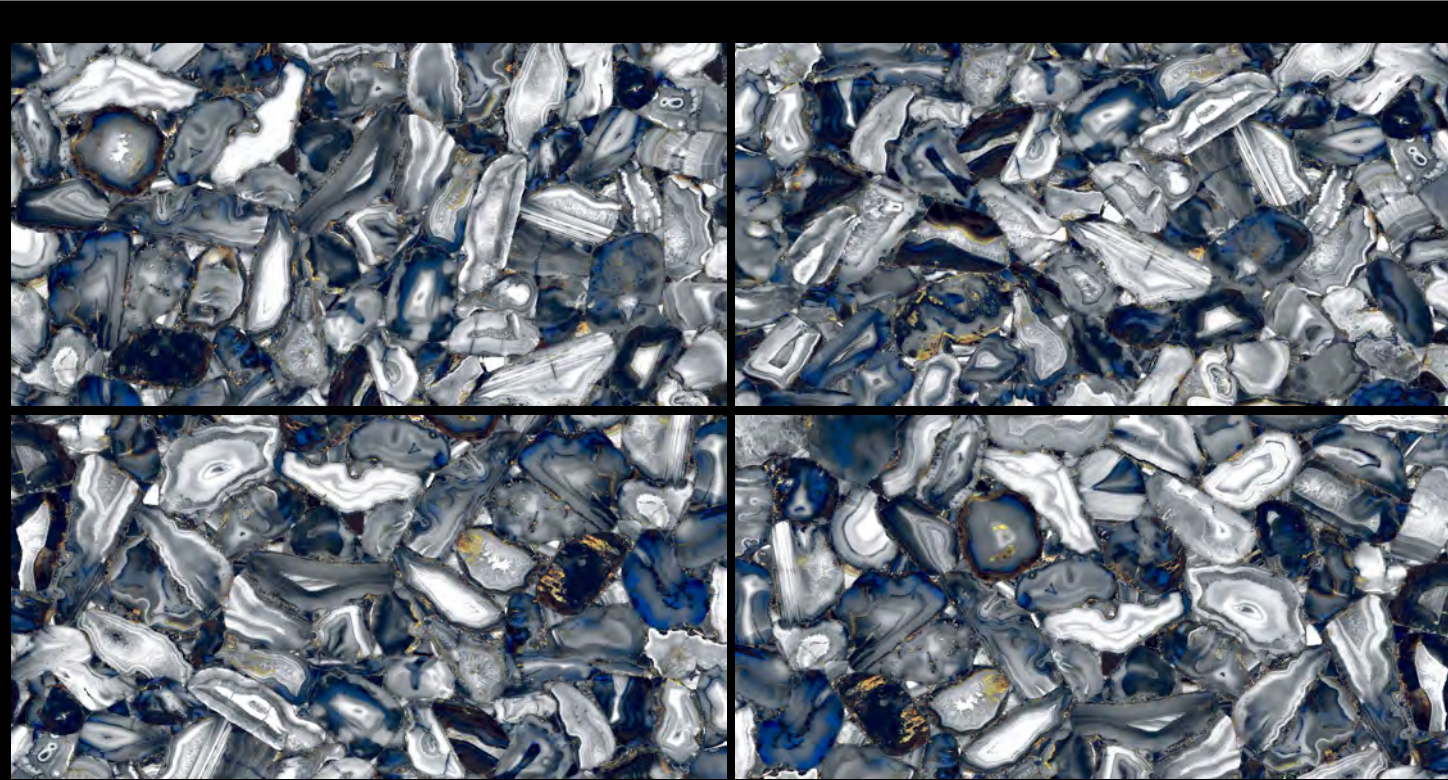

BLUE PEBBLE

04 Faces

HIGHGLOSSY
COLLECTION

icolux
iconic & luxuries