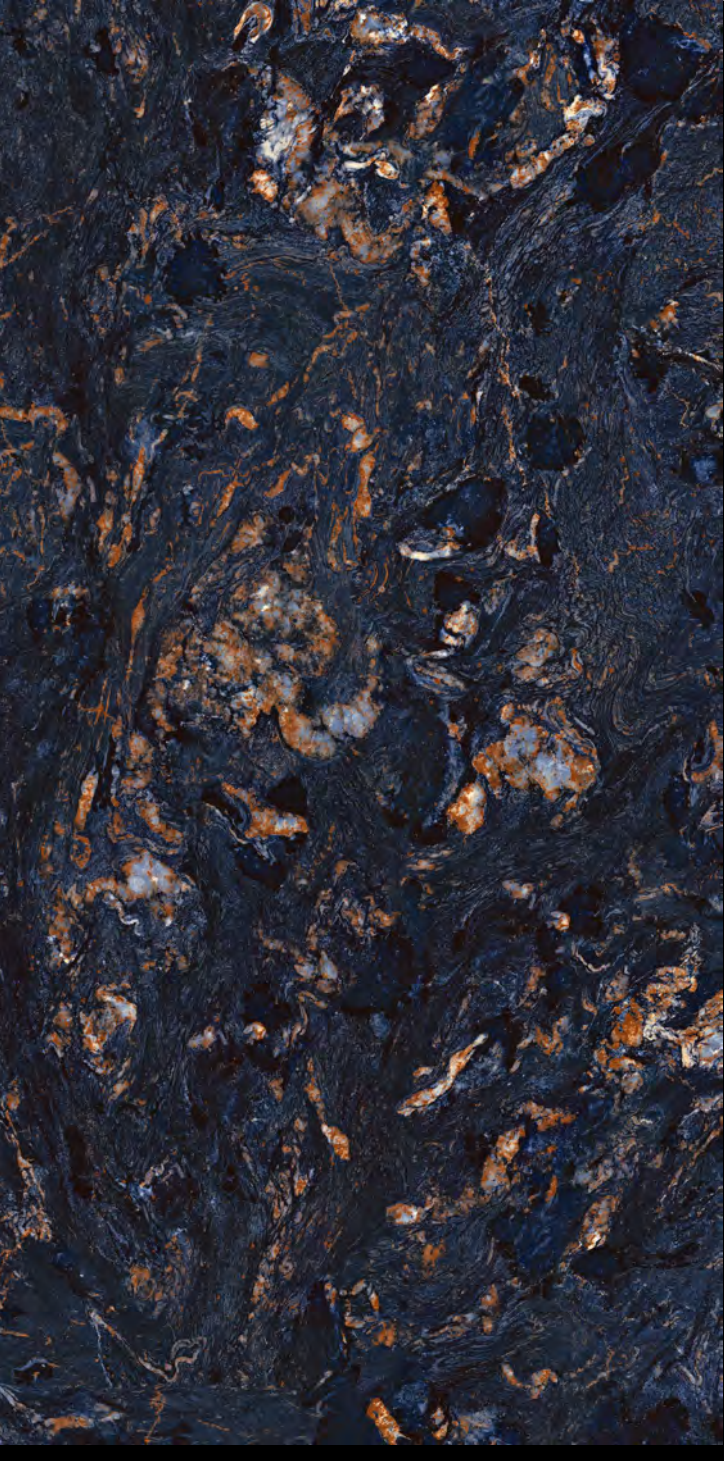

FLINT BLUE

04 Faces

HIGHGLOSSY
COLLECTION

icolux
Iconic & Luxuries