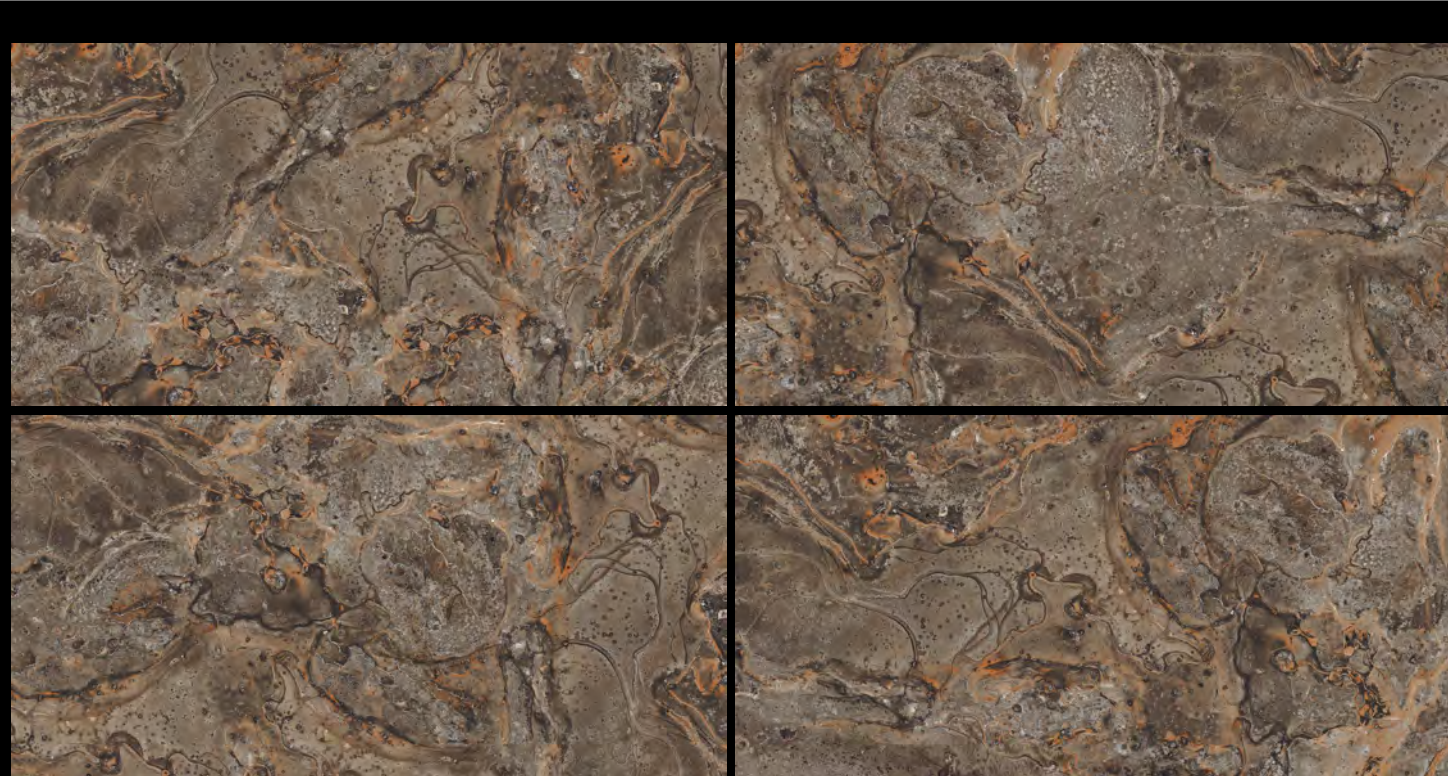

GAVLE BRONZE & DECOR

04 Faces

HIGHGLOSSY
COLLECTION

icolux
Iconic & Luxuries