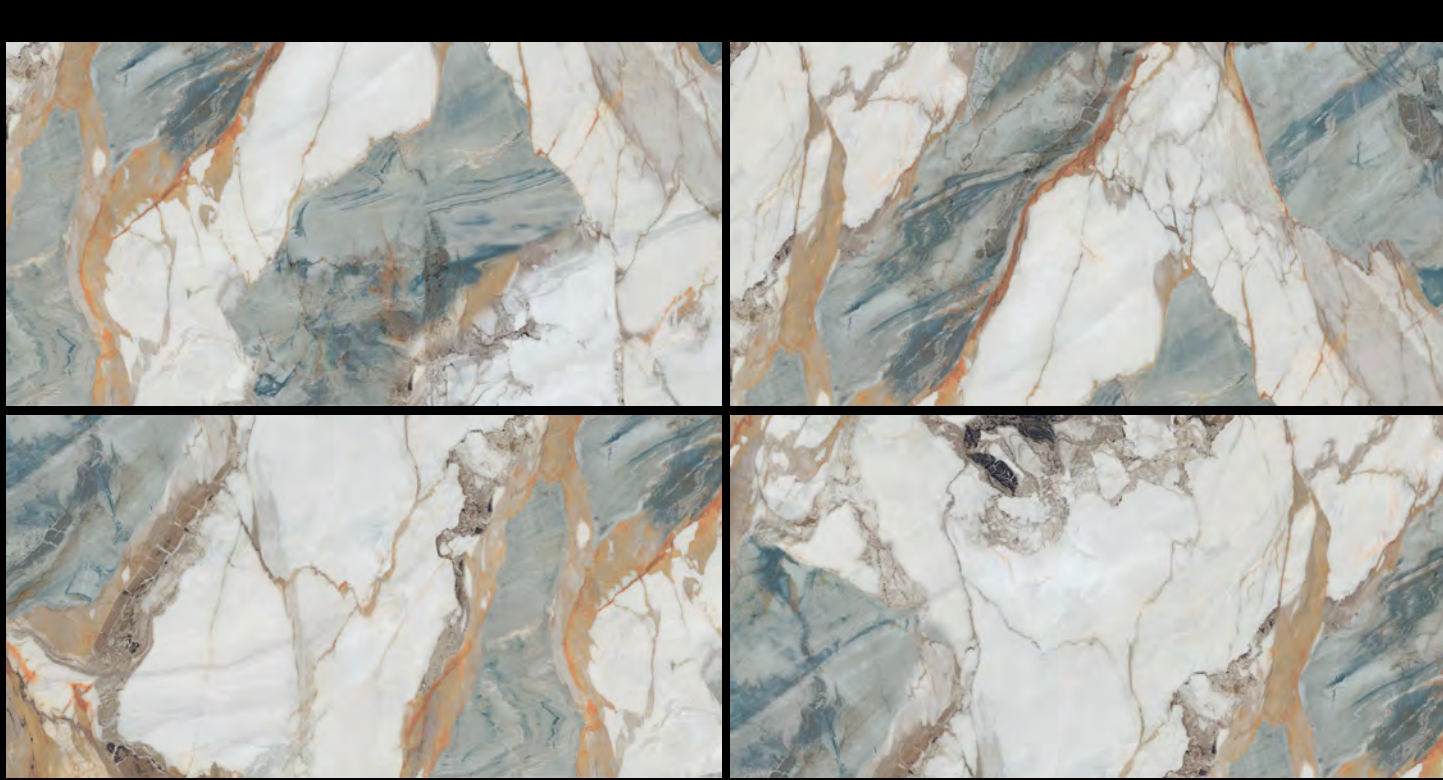

GEMSTONE VERDE

04 Faces

GLOSSY
COLLECTION

icolux
Iconic & Luxuries