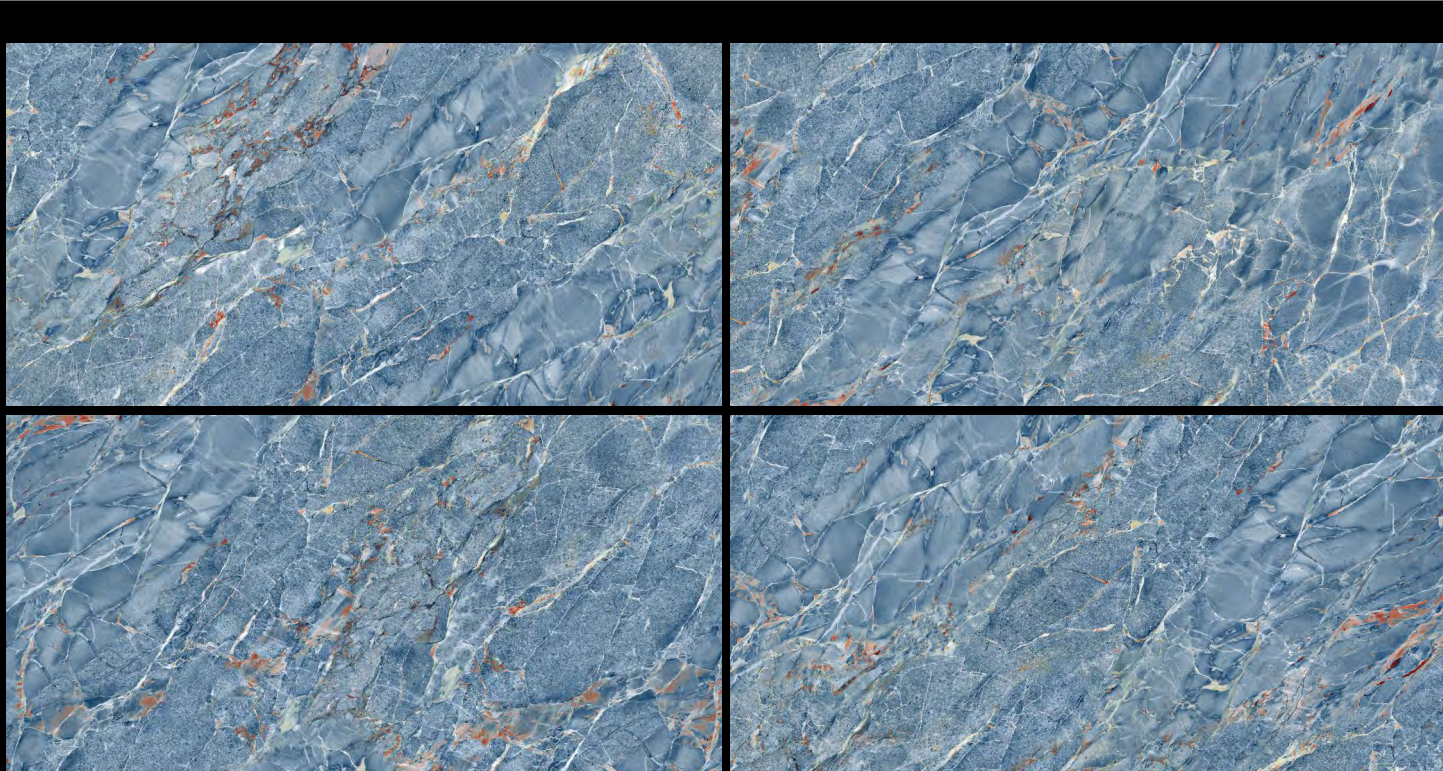

ALESSIA

04 Faces

HIGHGLOSSY
COLLECTION

icolux
iconic & luxuries