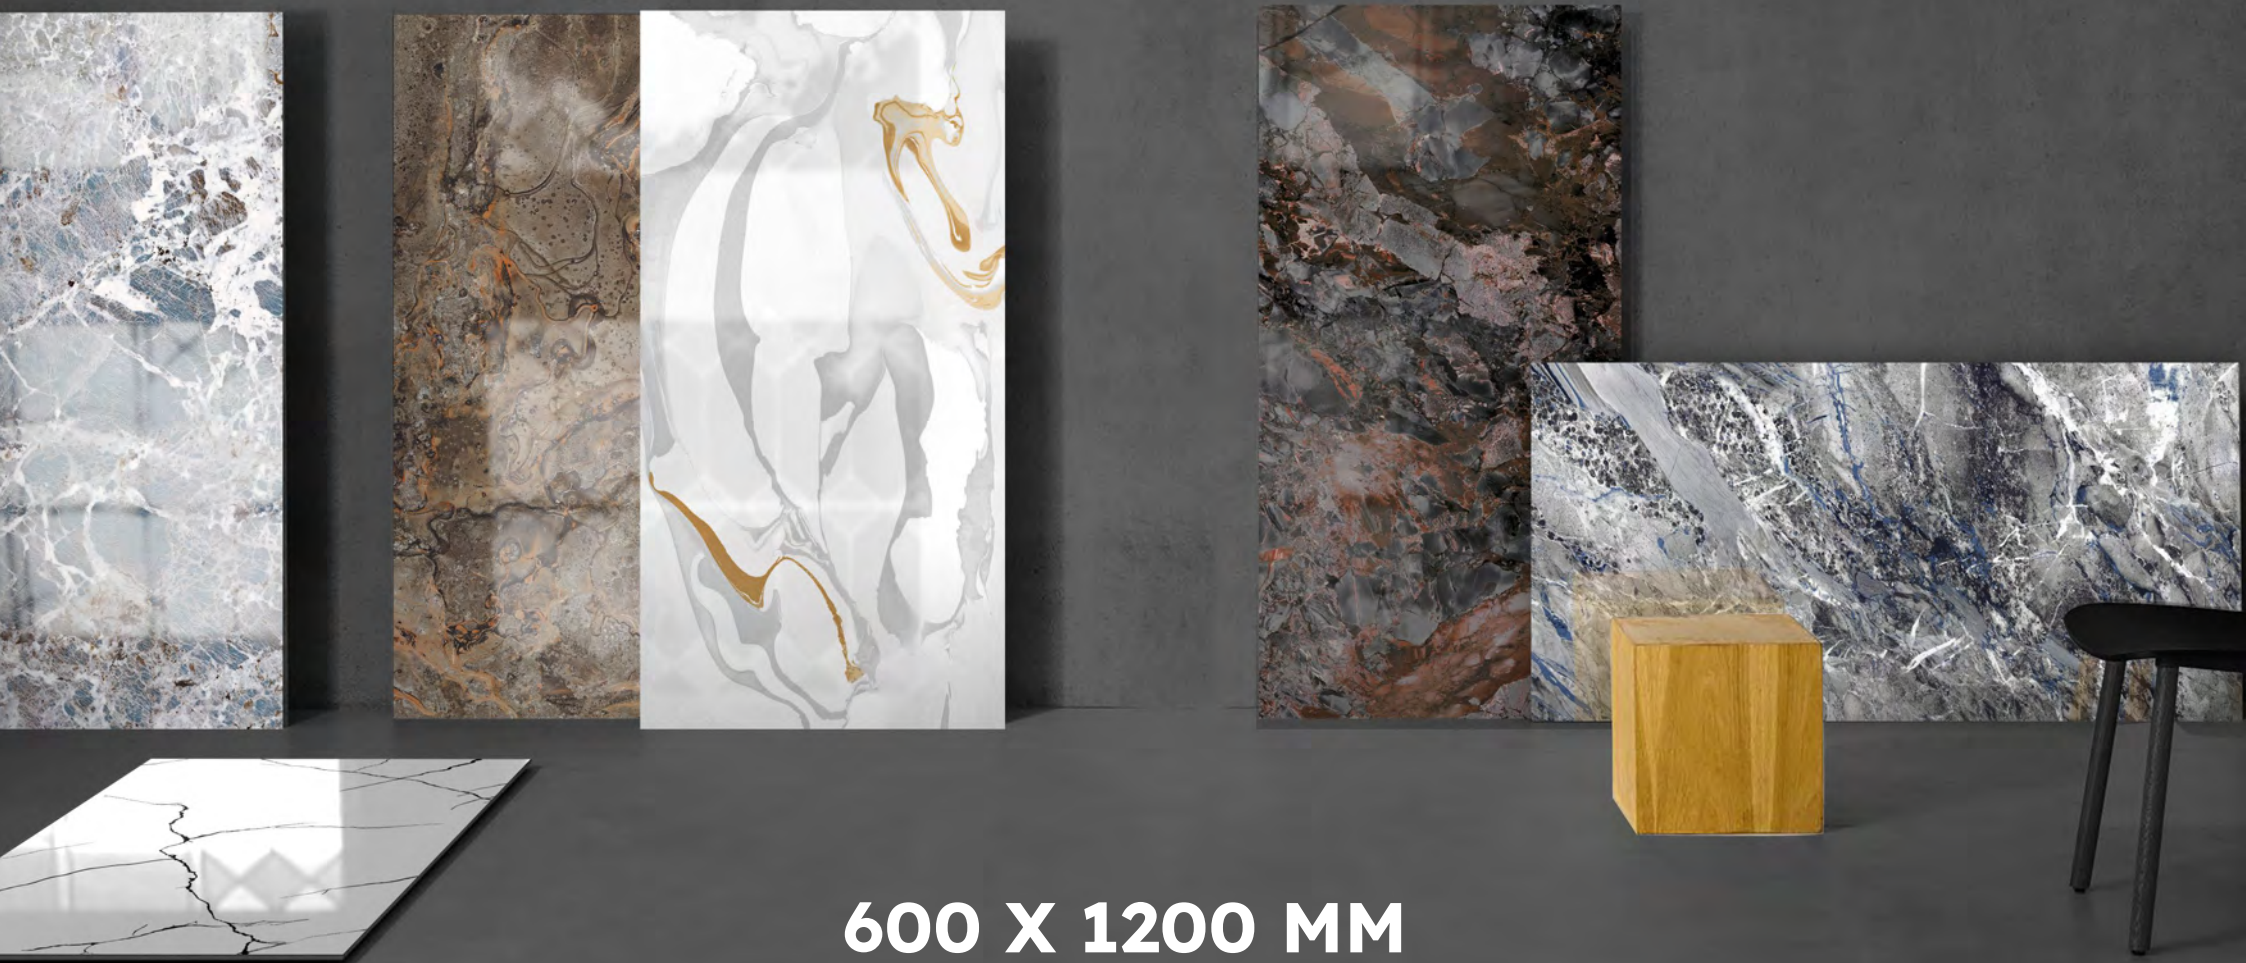

icolux
iconic & luxuries

I
HIGH
GLOSSY &
WALLPAPER
COLLECTION
I

600x1200mm

www.icolux.in

ICOLUX

this term could be a short form for iconic or icon, signifying something or someone widely recognized and admired for their distinctive qualities. This symbolizes that our tile designs are unique and distinguished, setting a remarkable impression on people.

Thus, 'ICOLUX', represents something like, "Every tile is an icon, a standalone masterpiece, bringing luxury and warmth into your spaces, making your homes not just places, but experiences to live in and cherish each day. Dwelling in the affinity of luxury and inviting architectures, every corner illuminated by ICOLUX speaks a story of elegance and uniqueness.

icolux
iconic & luxuries

HIGH GLOSSY COLLECTION

600 X 1200 MM

POLISHED GLAZED VITRIFIED TILES

Our High glossy collection comes with diverse designs, shades, and intricate patterns to mimic some of the most pristine natural stones. Elegant, durable, and functional - the High glossy series can be used for various design styles, ranging from minimalistic to classic to contemporary!

POLISHED GLAZED VITRIFIED TILES

Elevate your interior design with ICOLUX Wallpaper-Style Tiles. These 600x1200mm tiles combine the artistry of wallpaper patterns with the resilience of ceramic tiles. Create stunning accent walls or bring a unique touch to your floors with a wide range of intricate designs and colors. Experience the perfect blend of aesthetics and durability, allowing you to craft spaces that tell a story and reflect your personal style.