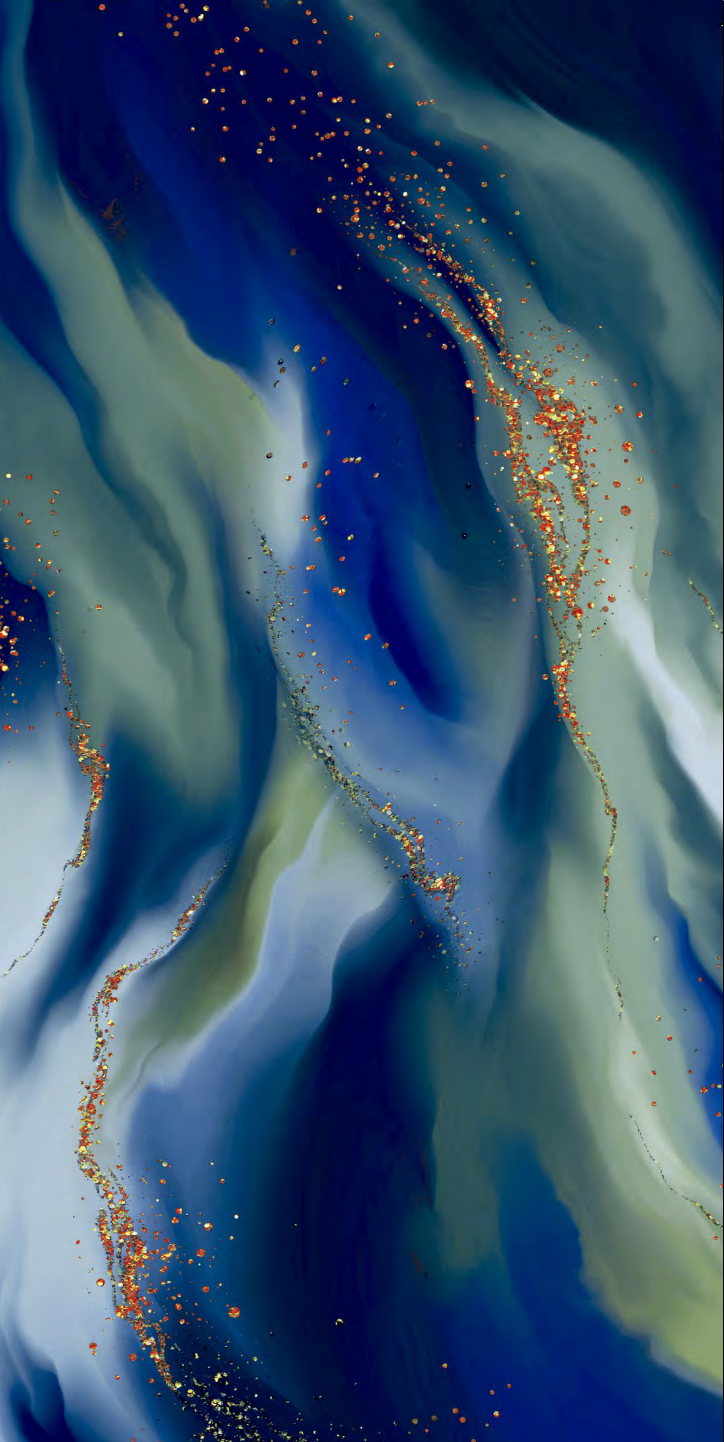

OLUMPUS BLUE

04 Faces

HIGHGLOSSY
COLLECTION

icolux
Iconic & Luxuries