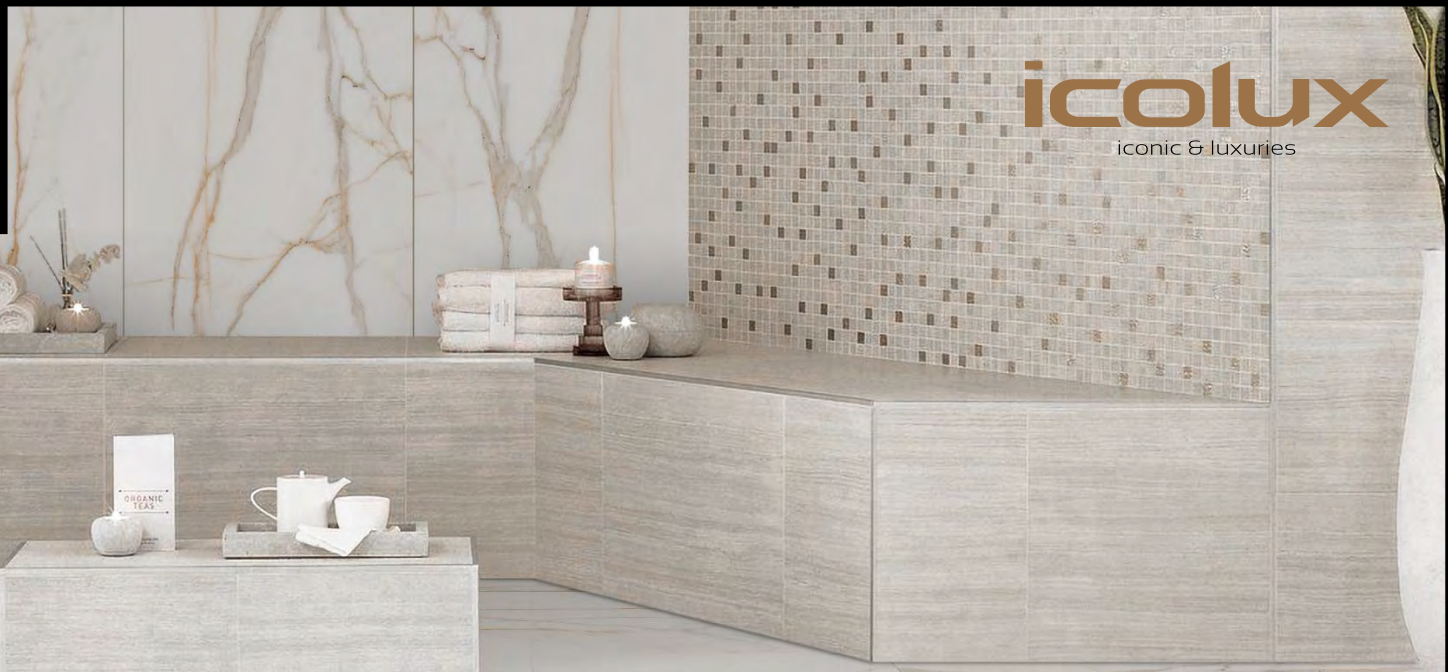

icolux
iconic & luxuries

WONDER CLASSIC

04 Faces

GLOSSY
COLLECTION

TECHNICAL SPECIFICATION (DIGITAL GLAZED VITRIFIED TILES)

Dimensions & Surface Quality	Test methods (BS EN ISO)	Icolux Value
Length & Width	ISO 10545-2	± 0.2 mm
Thickness	ISO 10545-2	± 0.2 mm
Straightness of Sides	ISO 10545-2	± 0.1 %
Surface Flatness	ISO 10545-2	± 0.5 mm
Rectangularity	ISO 10545-2	± 0.7 mm
Surface Quality	ISO 10545-2	<p>PREMIUM: The tile shall be free from objectionable surface blemishes such as projections, depressions. Flake, hairline cracks, uneven polishing, holes scratching and bubbles. The tiles shall be level and regular in size with properly formed corners and shall not be warped or deformed in any manner.</p> <p>STANDARD: A minimum of 95% of the tiles are to be free from visible defects which can impair the defects which can impair the appearance of a major area of tiles.</p>