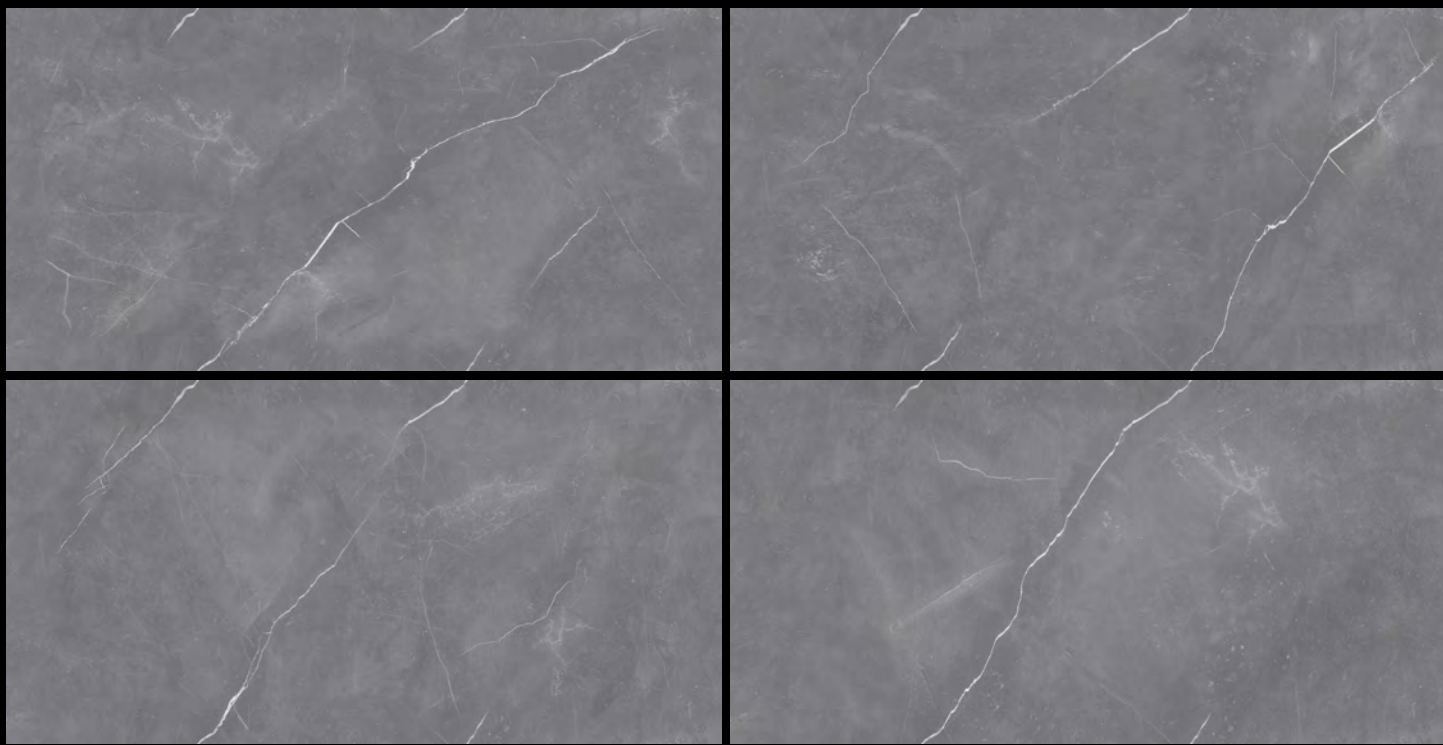

ARAMI GREY

04 Faces

ENDLESS
COLLECTION