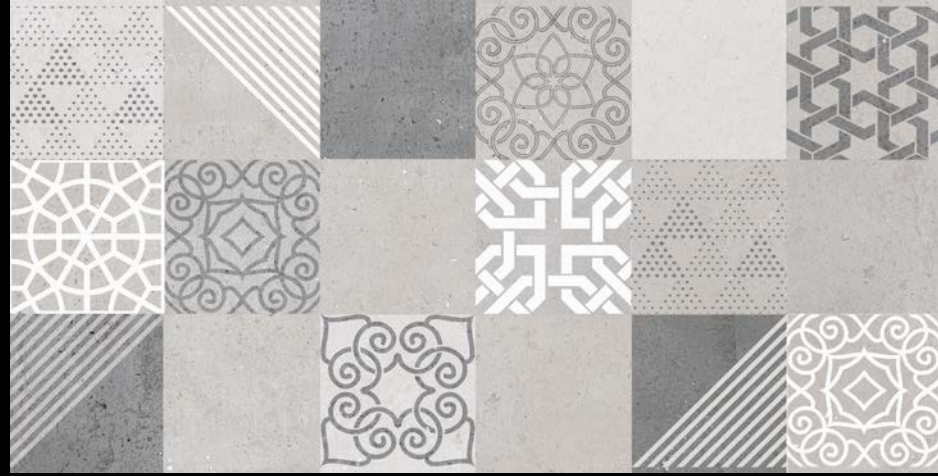

R4

AURA GREY DECOR

in Carving Finish

Aura Series

MATT + CARVING
COLLECTION