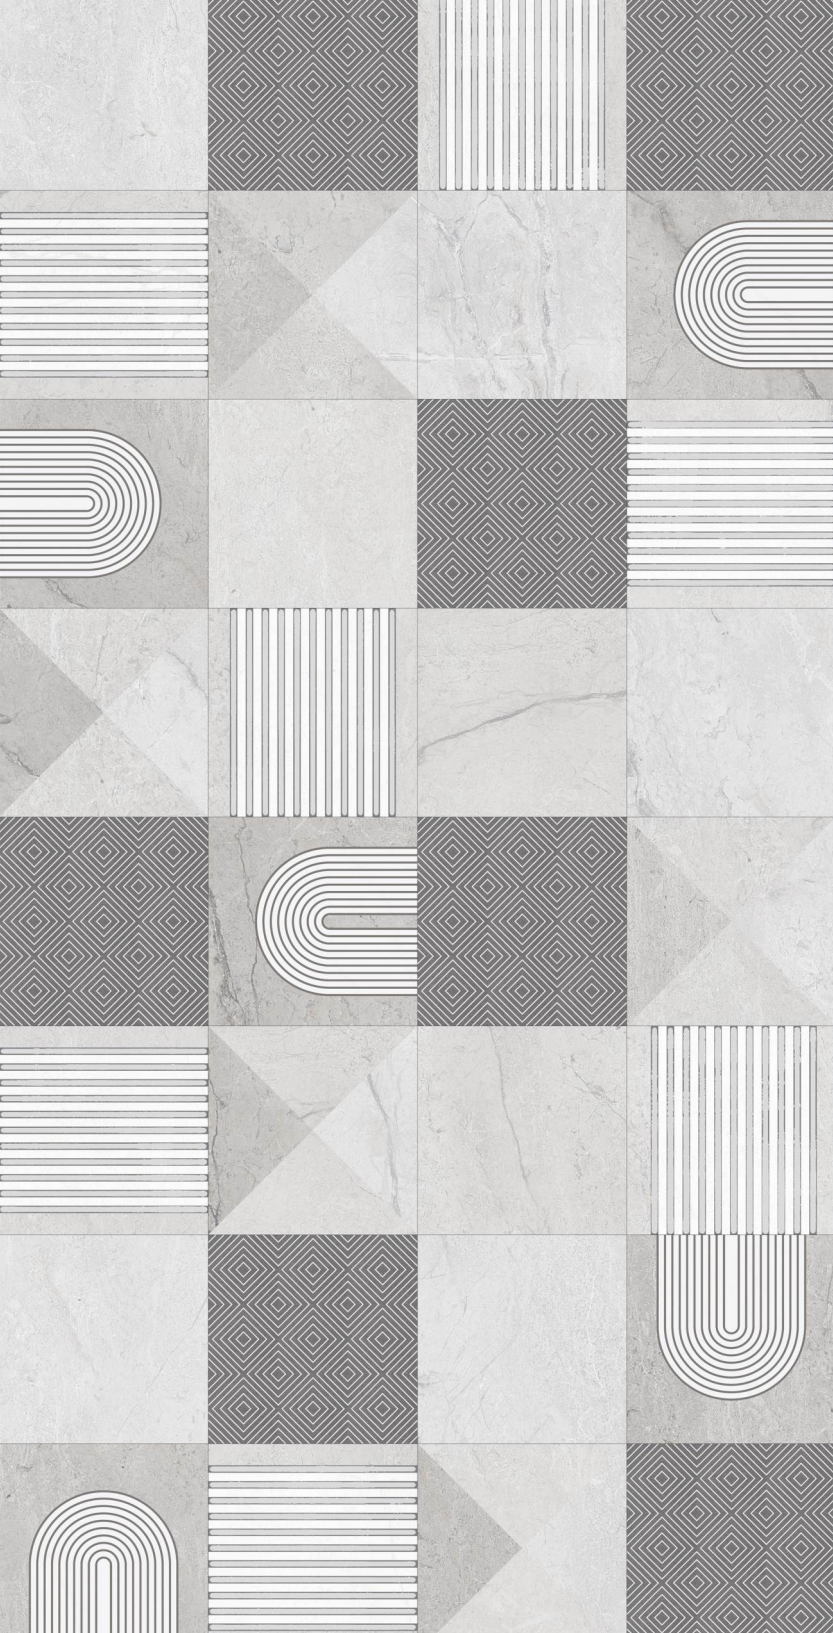

R3

in Carving Finish

R3

Hezel Series

MATT + CARVING
COLLECTION

icolux
iconic & luxuries