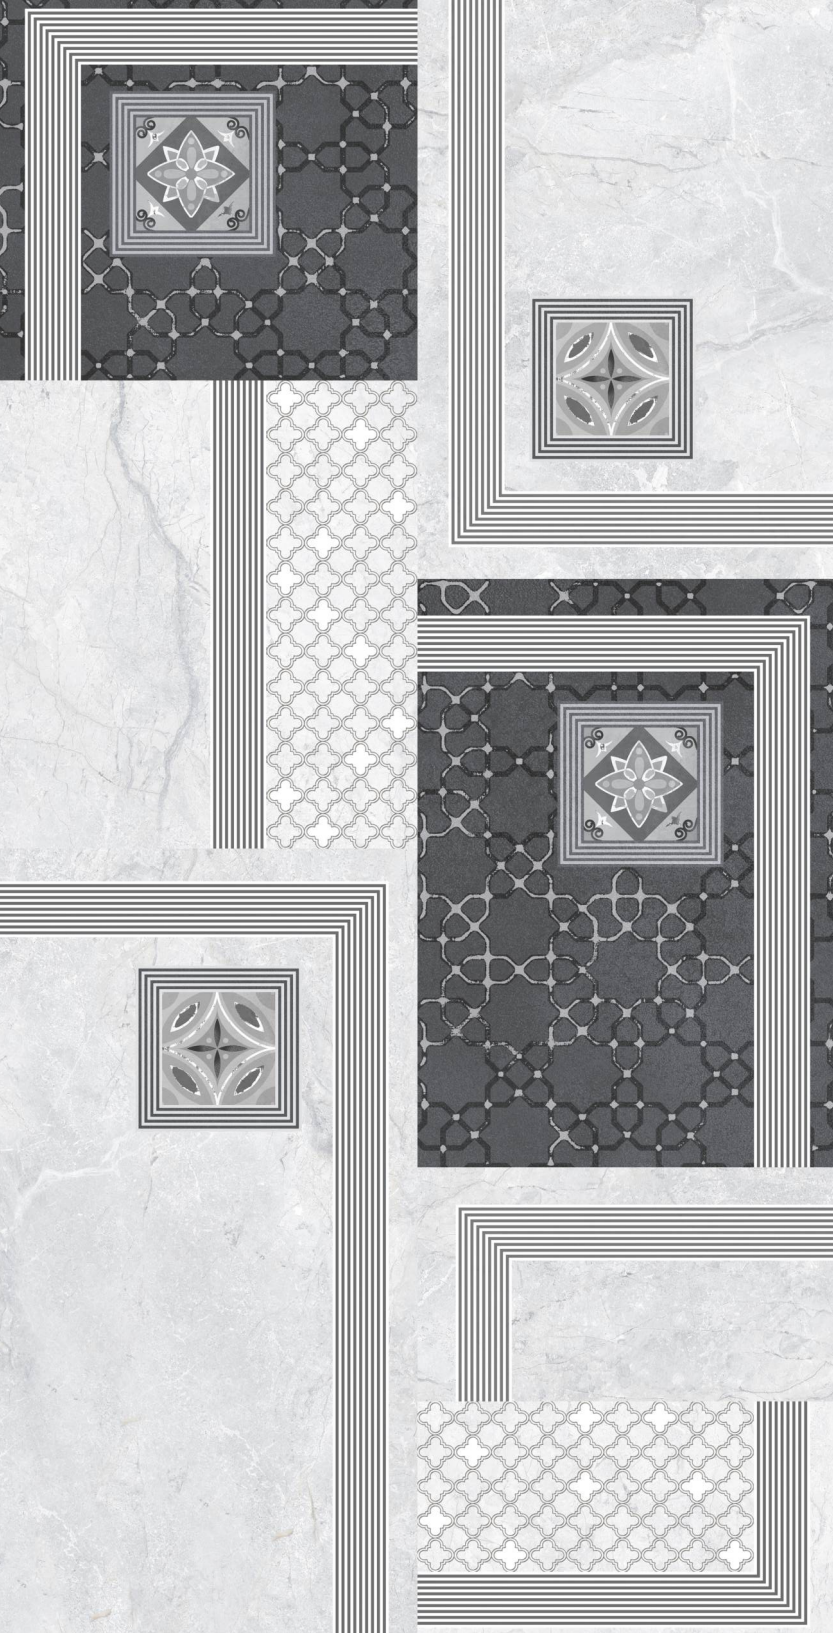

R4

in Carving Finish

R4

Arcon Series

MATT + CARVING
COLLECTION

icolux
iconic & luxuries