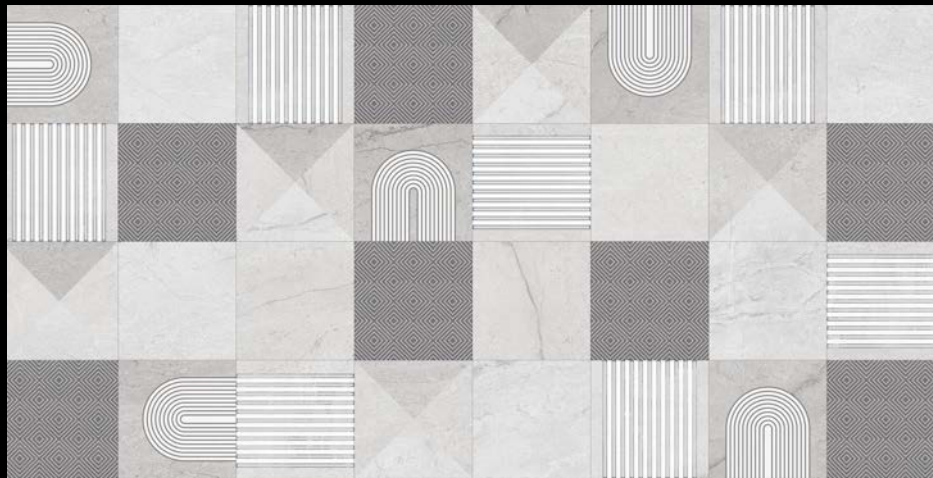

Hexa Series

MATT + CARVING
COLLECTION

icolux
iconic & luxuries

HEZEL GREY

R3

HEZEL DECOR

in Carving Finish

HEZEL LIGHT