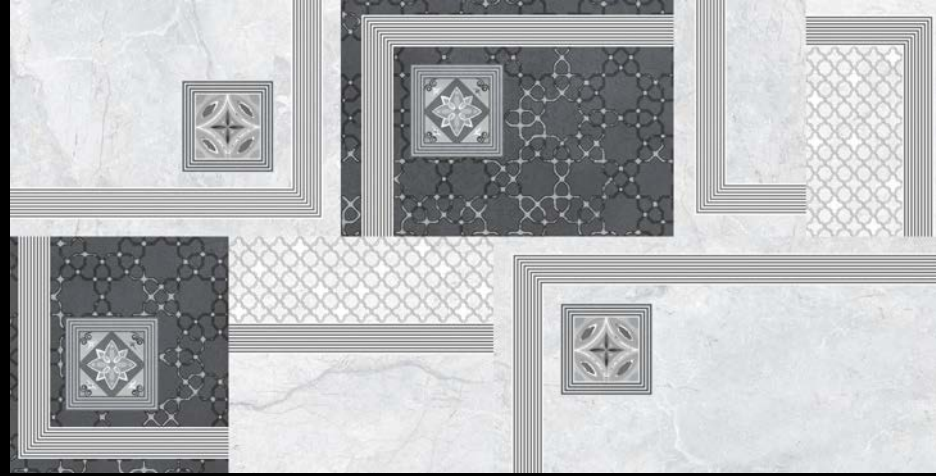

ARCON DECOR

in Carving Finish